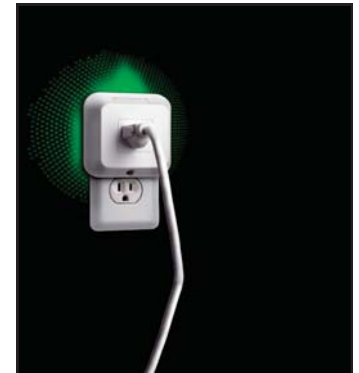

NorthEast Marketing Industrial News

Volume 1, Issue 1

January 1, 2012

Special points of interest:

- BERT your energy control Freak.
- New Fluke 381 Clamp Meter

Inside this issue:

RACO retro-Ring for devices and Life Safety.	2
New Sola GL series Power Supply	2
Littelfuse UpLink Series fuseholder.	2
Lumberg Automation PICO M8	3
Wiegmann Industrial Enclosures	3
Killark D2C control stations.	3
New Amprobe Clamp Meters.	4

Meet "BERT" Your Energy Control Freak

BERT eliminates wasted Energy! Save up to 35% of your energy cost. Computers, Copiers, Printers, fax's, vending machines, microwaves, shredders, water coolers, signage, coffee makers, TV's, electronic devices. All these devices still use energy in stand by or off mode. Powering down these machines automatically during late night hours can save as much as $200.00 per machine per year without replacing existing equipment. **BERT** itself draws virtually no wattage (1 microwatt). Wirelessly turns lights and equipment on and off at a pre-programmed schedule. Completely eliminates costly energy drain when equipment is in stand by or off mode. Easily programmed from a PC. Three versions of control software available. Can be overridden manually when necessary. A valuable addition to Energy Star or other EPA partnership programs. Contact us for further info or a demonstration of **BERT**.