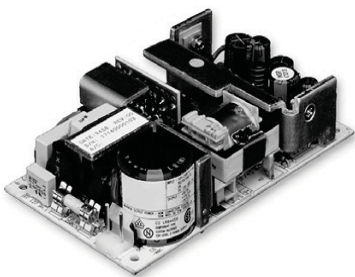

Sola HD, GL Series OEM Power Supplies.

SOLA/ HEVI-DUTY

GL Series: Single & Multi Output Switchers.